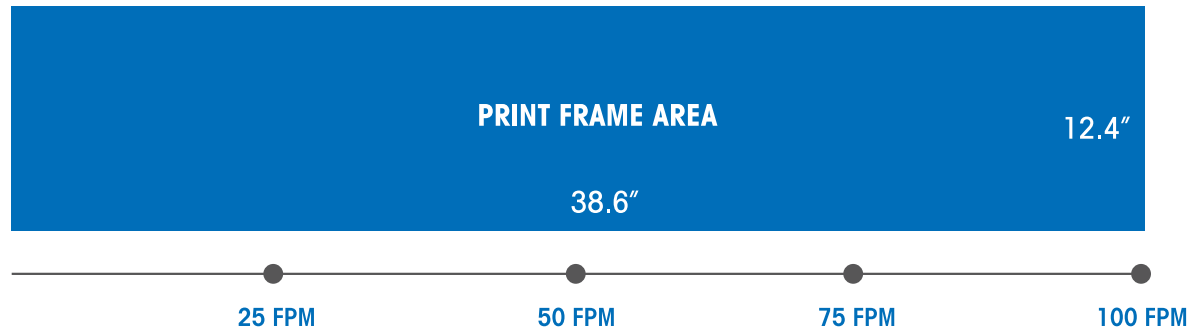

DIGITAL (INDIGO) 6000

FRAME UTILIZATION IMPACT ON SPEED*

* BASED ON CMYK (4-COLOR)

DOC#S0014/08.15.12

*Collo*type digital
A MULTI-COLOR COMPANY

T: (707) 603-1654 | T: (707) 603-1656
T: (707) 603-1655 | F: (707) 226-2186
21684 8TH ST. EAST, STE 700, SONOMA CA
SALES.DIGITAL@COLLOTYPE.COM
WWW.COLLOTYPE.DIGITAL.COM

Scan this QR code
now to learn more