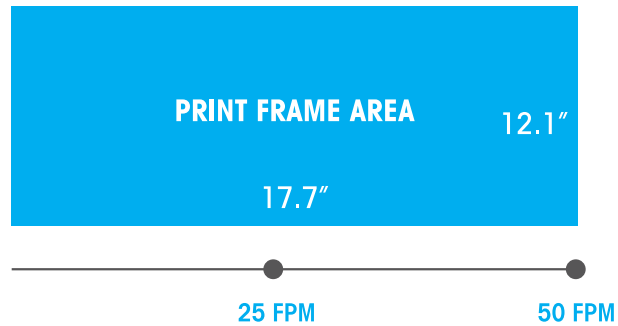

## DIGITAL (INDIGO) 4500

FRAME UTILIZATION IMPACT ON SPEED\*